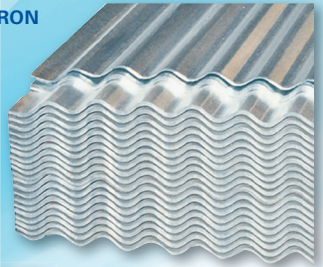

CORRUGATED IRON

0.27mm
3.6m
SKU: 306065

199.95

REINFORCING ROD

6m (450 MPA)
Y12mm
SKU: 476005

153.95